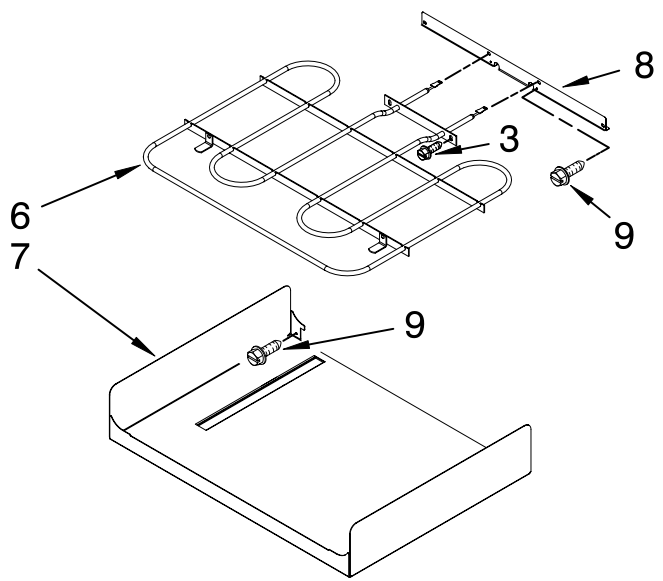

# INTERNAL OVEN PARTS

For Models: KEBS177SBL00, KEBS177SWH00, KEBS177SSS00

(Black)

(White)

(Stainless)

Illus. No.	Part No.	DESCRIPTION
1	8304586	Element, Broil Shield
2	9760774	Element, Broil
3	4449154	Screw
4	8303842	Rack, Oven
6	9760768	Element, Bake
7	4455036	Tray, Bake
8	4450039	Cover, Bake Tray
9	4449809	Screw
10	8304422BU	Cover, Fan
11	9760769	Element Convection
12	4452226	Blade, Fan
13	4452227	Nut
14	4451583	Fan, Convection
15	9755543	Jack, Meat Probe
16	9755542	Probe, Meat
17	9755547	Washer, Lock
18	9755546	Nut, Hidden